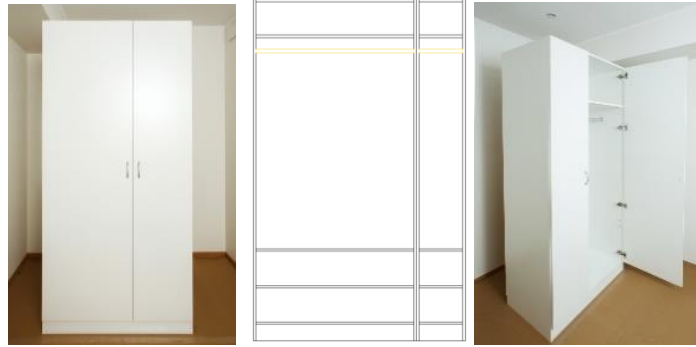

MDF, height 2100 mm (depth = 60 cm)

*(width and type of furniture according to the apartment – Appendix 3 Furniture drawings)