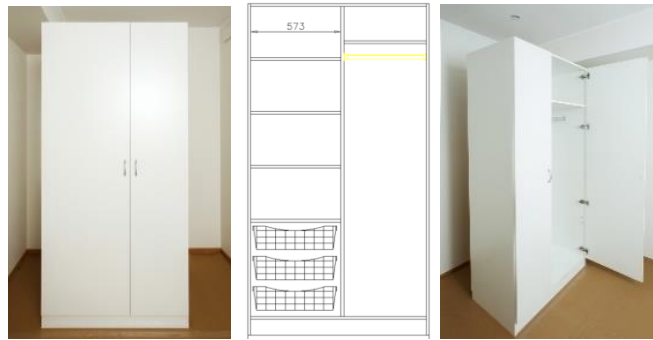

<b>Innerdører (skyvedører)</b>
Innerdør (skyvedører)
Malt HDF, slett overflate

<b>Garderobe (gang)</b>
Garderobeskap

MDF, height 2100 mm (depth = 60 cm)

\*(width and type of furniture according to the apartment – Appendix 3 Furniture drawings)

### Garderobe (sov rom)

Garderobeskap

MDF, height 2100 mm (depth = 60 cm)

\*(width and type of furniture according to the apartment – Appendix 3 Furniture drawings)